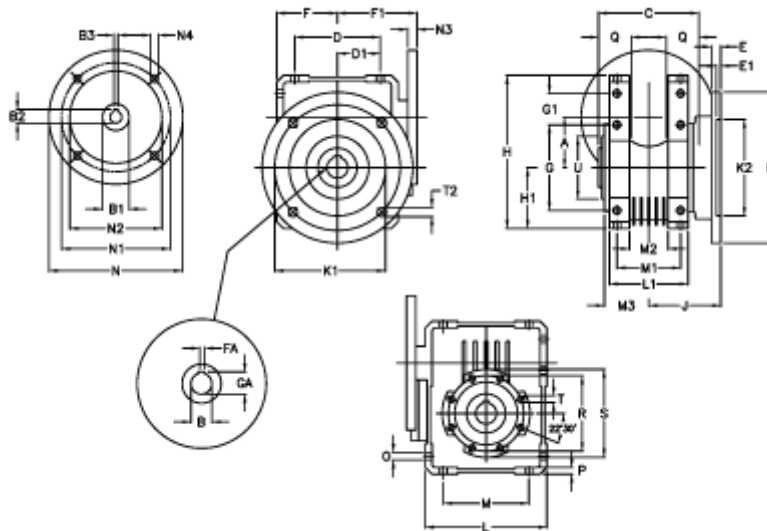

Article number: 392208602353116

Description: Worm Gear with Torque Limiter
W86 L1-UFC-23-P80 B14

Measures

A = 86.90	E = 15	H = 245.5	M = 144	N4 = 6,5	U = 110
B = 35	E1 = 6	H1 = 100.0	M1 = 101	O = 11.5	
B1 E7 = 19	F = 100	J = 110.5	M2 = 57	P = 11	
B2 = 21.8	F1 = 128	K = 210	M3 = 64.5	Q = 45	
B3 H9 = 6	FA = 10	K1 = 176	N = 120	R = 130	
C = 140	G = 144	K2 = 152	N1 = 100	S = 150	
D = 144.0	G1 = 45.5	L = 200	N2 = 80	T = M10x18	
D1 = 72.0	GA = 38.3	L1 = 125	N3 = 7.5	T2 = 12.5	